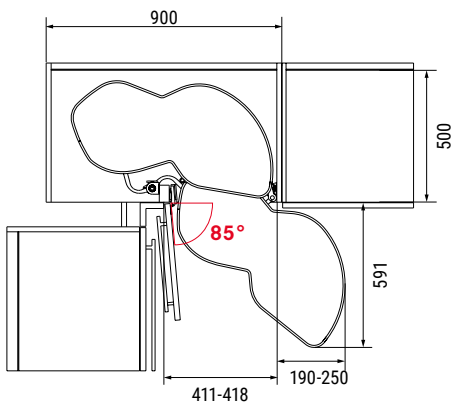

### Opening angle limiter

The opening angle limiter prevents damage to the fronts of adjacent components.

### Height adjustment

The individual height adjustment creates the optimum space for every storage item.

# LeMans II

Fig.: Dimensions in mm

Example: swings out to the right  
(left cabinet – 40 cm door)

Example: swings out to the right  
(left cabinet – 45 cm door)

Example: swings out to the right  
(left cabinet – 50 cm door)