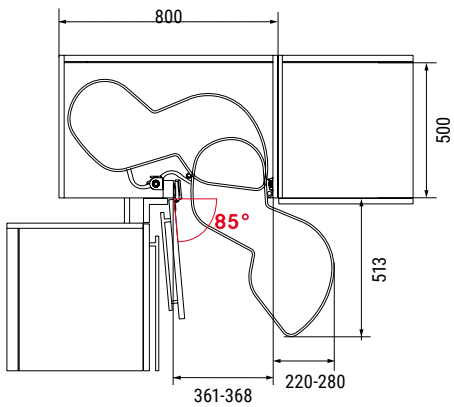

# LeMans II

Fig.: Dimensions in mm

Example: swings out to the right  
(left cabinet – 40 cm door)

Example: swings out to the right  
(left cabinet – 45 cm door)

Example: swings out to the right  
(left cabinet – 50 cm door)

		Door width								
mm		400	450	500	600	mm	400	450	500	600
A	≥764	≥800	≥910	≥960	F	≤400	≤450	≤500	≤600	
B	≥500	≥500	≥500	≥500	G	≤65	≤65	≤65	≤65	
C	361-368	411-418	461-468	561-568	H	600-900	600-900	600-900	600-900	
D	16-19	16-19	16-19	16-19	J	≤25	≤25	≤25	≤25	
E	≥60	≥60	≥60	≥60	K	≤70	≤70	≤70	≤70	

## Axle, height-adjustable

with 2 premounted bearing sleeves  
1 cabinet-side M profile  
1 top connector  
1 axle bearing bottom

For clear

inside height	Ice white	Silver	Anthracite
600-750 mm	007944 9966	007944 0102	007944 9846
650-800 mm	007958 9966	007958 0102	007958 9846
720-900 mm	007945 9966	007945 0102	007945 9846

# LeMans II Highboard

Fig.: Dimensions in mm

Example: swings out to the right  
(left cabinet – 40 cm door)

Example: swings out to the right  
(left cabinet – 45 cm door)

Example: swings out to the right  
(left cabinet – 50 cm door)