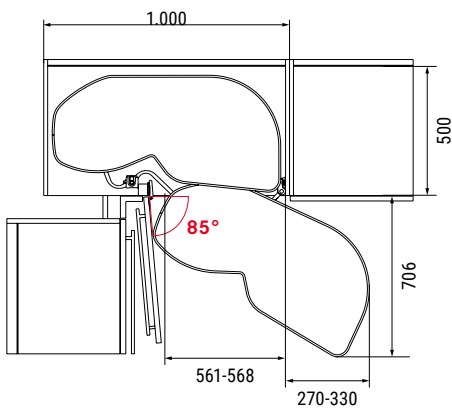

### Height adjustment

The individual height adjustment creates the optimum space for every storage item.

# LeMans II

Fig.: Dimensions in mm

Example: swings out to the right  
(left cabinet – 40 cm door)

Example: swings out to the right  
(left cabinet – 45 cm door)

Example: swings out to the right  
(left cabinet – 50 cm door)

Example: swings out to the right  
(left cabinet – 60 cm door)