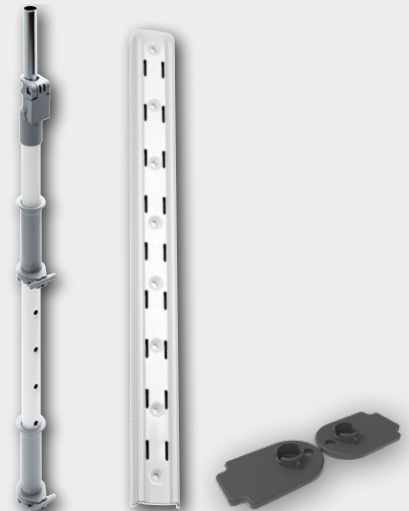

## Axle, height-adjustable

with 2 premounted bearing sleeves  
1 cabinet-side M profile  
1 top connector  
1 axle bearing bottom

For clear

inside height	Ice white	Silver	Anthracite
600-750 mm	007944 9966	007944 0102	007944 9846
650-800 mm	007958 9966	007958 0102	007958 9846
720-900 mm	007945 9966	007945 0102	007945 9846