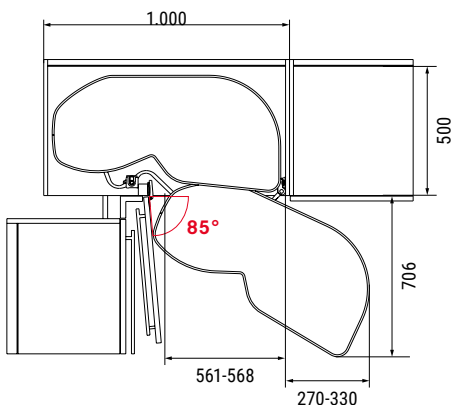

# LeMans II

Fig.: Dimensions in mm

Example: swings out to the right  
(left cabinet – 40 cm door)

Example: swings out to the right  
(left cabinet – 45 cm door)

Example: swings out to the right  
(left cabinet – 50 cm door)

## Axle, height-adjustable

with 2 premounted bearing sleeves  
1 cabinet-side M profile  
1 top connector  
1 axle bearing bottom

For clear

inside height	Ice white	Silver	Anthracite
600-750 mm	007944 9966	007944 0102	007944 9846
650-800 mm	007958 9966	007958 0102	007958 9846
720-900 mm	007945 9966	007945 0102	007945 9846

# LeMans II Highboard

Fig.: Dimensions in mm

Example: swings out to the right  
(left cabinet – 40 cm door)

Example: swings out to the right  
(left cabinet – 45 cm door)

Example: swings out to the right  
(left cabinet – 50 cm door)

Example: swings out to the right  
(left cabinet – 60 cm door)