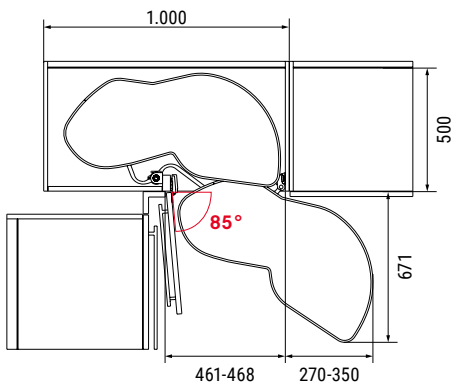

### Height adjustment

The individual height adjustment creates the optimum space for every storage item.

# LeMans II

Fig.: Dimensions in mm

Example: swings out to the right  
(left cabinet – 40 cm door)

Example: swings out to the right  
(left cabinet – 45 cm door)

Example: swings out to the right  
(left cabinet – 50 cm door)

Example: swings out to the right  
(left cabinet – 60 cm door)