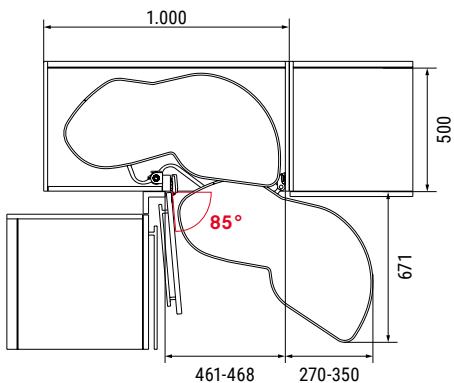

# LeMans II

Fig.: Dimensions in mm

Example: swings out to the right  
(left cabinet – 40 cm door)

Example: swings out to the right  
(left cabinet – 45 cm door)

Example: swings out to the right  
(left cabinet – 50 cm door)

## Axle, height-adjustable

with 2 premounted bearing sleeves  
1 cabinet-side M profile  
1 top connector  
1 axle bearing bottom

For clear

inside height	Ice white	Silver	Anthracite
600-750 mm	007944 9966	007944 0102	007944 9846
650-800 mm	007958 9966	007958 0102	007958 9846
720-900 mm	007945 9966	007945 0102	007945 9846

# LeMans II Highboard

Fig.: Dimensions in mm

Example: swings out to the right  
(left cabinet – 40 cm door)

Example: swings out to the right  
(left cabinet – 45 cm door)

Example: swings out to the right  
(left cabinet – 50 cm door)

Example: swings out to the right  
(left cabinet – 60 cm door)