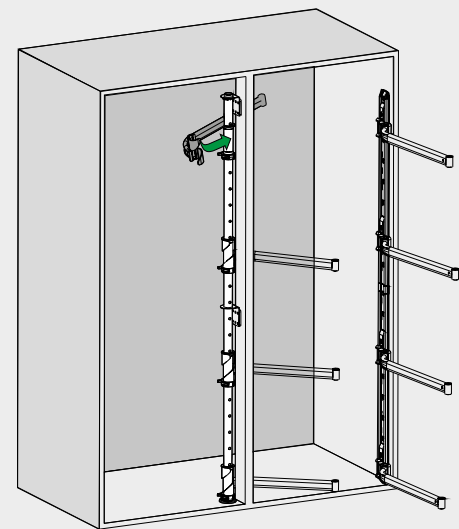

mm	400	450	500	600
A	≥764	≥800	≥910	≥960
B	≥500	≥500	≥500	≥500
C	361-368	411-418	461-468	561-568
D	16-19	16-19	16-19	16-19
F	≤400	≤450	≤500	≤600

mm	400	450	500	600
G	≤65	≤65	≤65	≤65
H	≥1265	≥1265	≥1265	≥1265
J	≤25	≤25	≤25	≤25
K	≤70	≤70	≤70	≤70