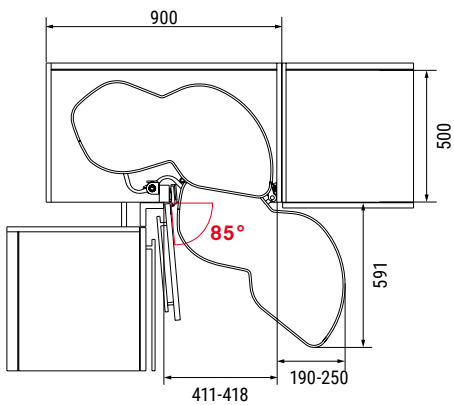

# LeMans II

Fig.: Dimensions in mm

Example: swings out to the right  
(left cabinet – 40 cm door)

Example: swings out to the right  
(left cabinet – 45 cm door)

Example: swings out to the right  
(left cabinet – 50 cm door)

## Axle, height-adjustable

with 2 premounted bearing sleeves  
1 cabinet-side M profile  
1 top connector  
1 axle bearing bottom

For clear

inside height	Ice white	Silver	Anthracite
600-750 mm	007944 9966	007944 0102	007944 9846
650-800 mm	007958 9966	007958 0102	007958 9846
720-900 mm	007945 9966	007945 0102	007945 9846

# LeMans II Highboard

Fig.: Dimensions in mm

Example: swings out to the right  
(left cabinet – 40 cm door)

Example: swings out to the right  
(left cabinet – 45 cm door)

Example: swings out to the right  
(left cabinet – 50 cm door)

Example: swings out to the right  
(left cabinet – 60 cm door)