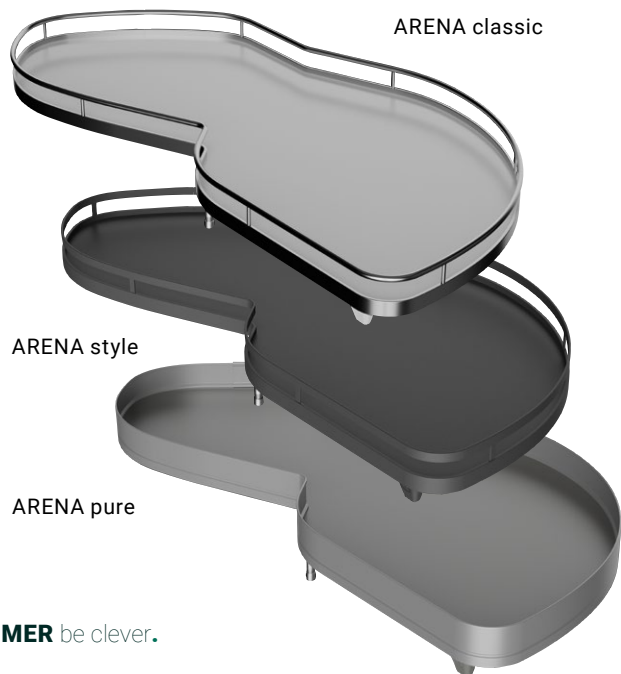

Designvariants at a glance

The LeMans can be swivelled out to the left or right and therefore offers maximum flexibility in kitchen planning. It is available in various shelf shapes and colours, allowing it to be optimally adapted to individual needs and design preferences.

The new LeMans tray in the ARENA pure H anthracite version with high railing ensures consistent lines in base and tall units and provides additional support for storage items. The LeMans thus combines design harmony with even more safety and convenience in everyday kitchen life.