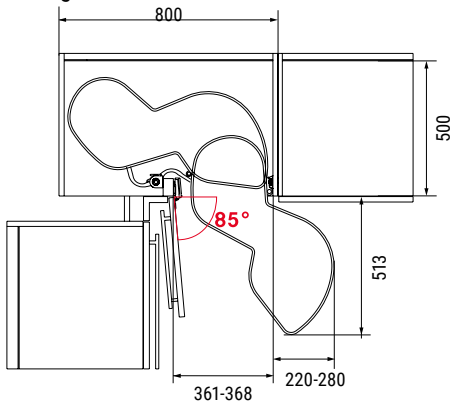

### Opening angle limiter

The opening angle limiter prevents damage to the fronts of adjacent components.

### Height adjustment

The individual height adjustment creates the optimum space for every storage item.

# LeMans II

Fig.: Dimensions in mm

Example: swings out to the right  
(left cabinet – 40 cm door)

Example: swings out to the right  
(left cabinet – 45 cm door)

Example: swings out to the right  
(left cabinet – 50 cm door)