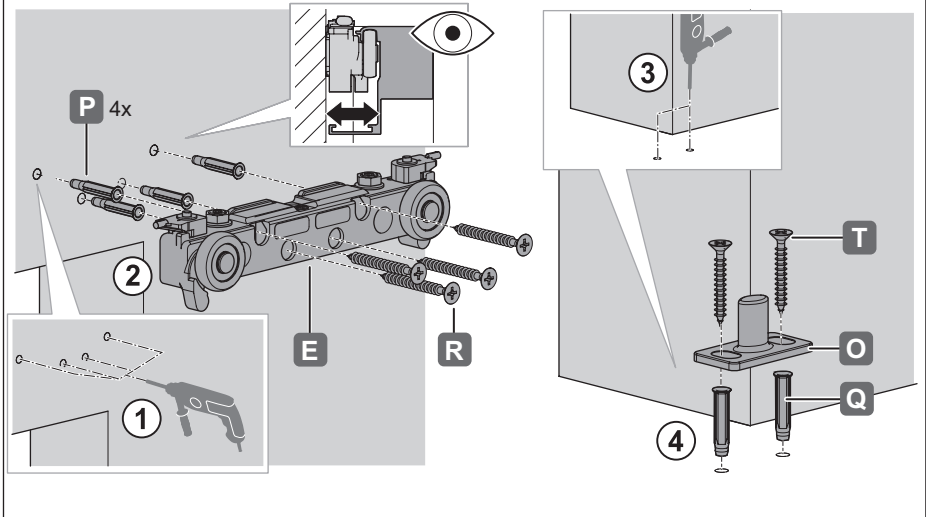

10

732.29.841

[WS472]

HDE 08.04.2026