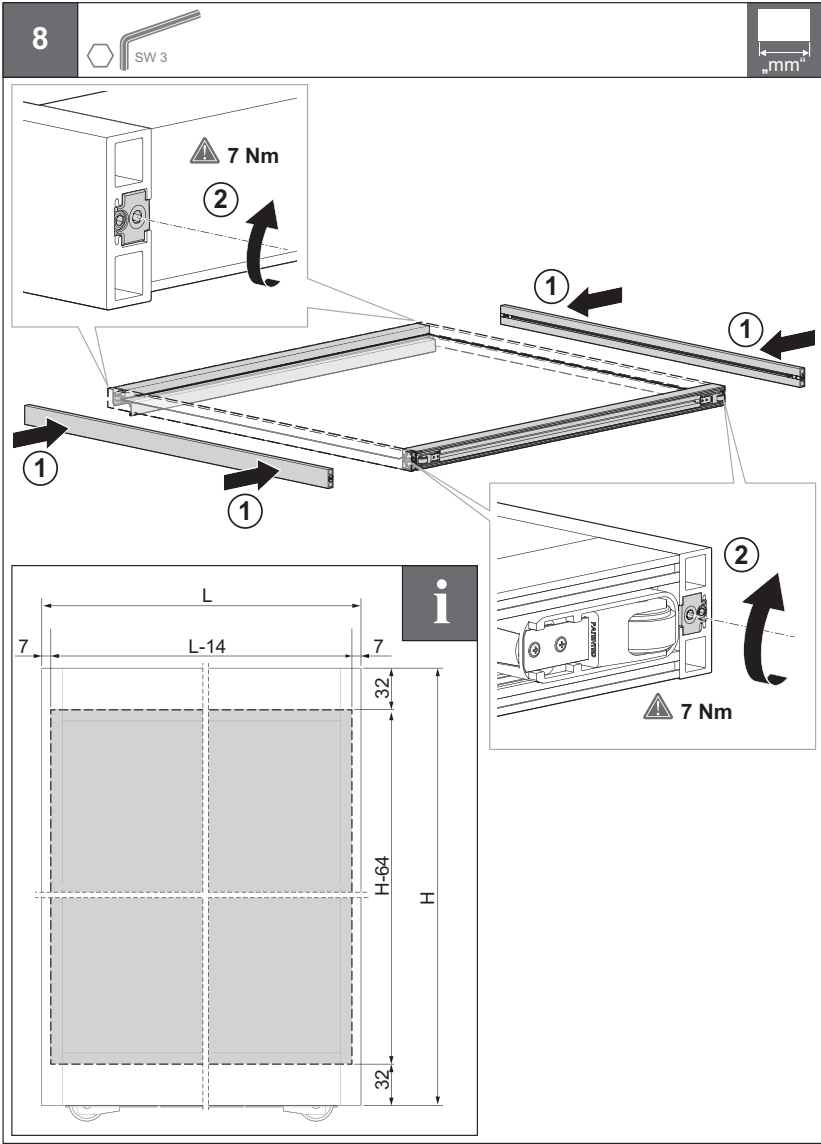

732.29.841

[WS472]

HDE 08.04.2026