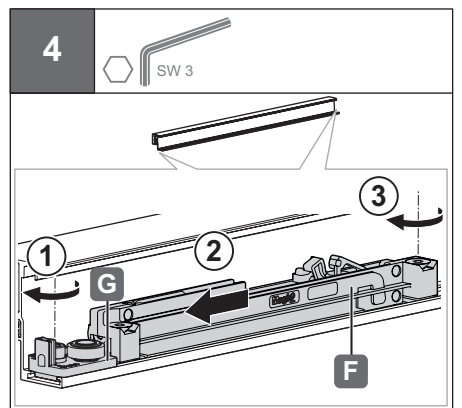

[MS472]

HDE 08.04.2026