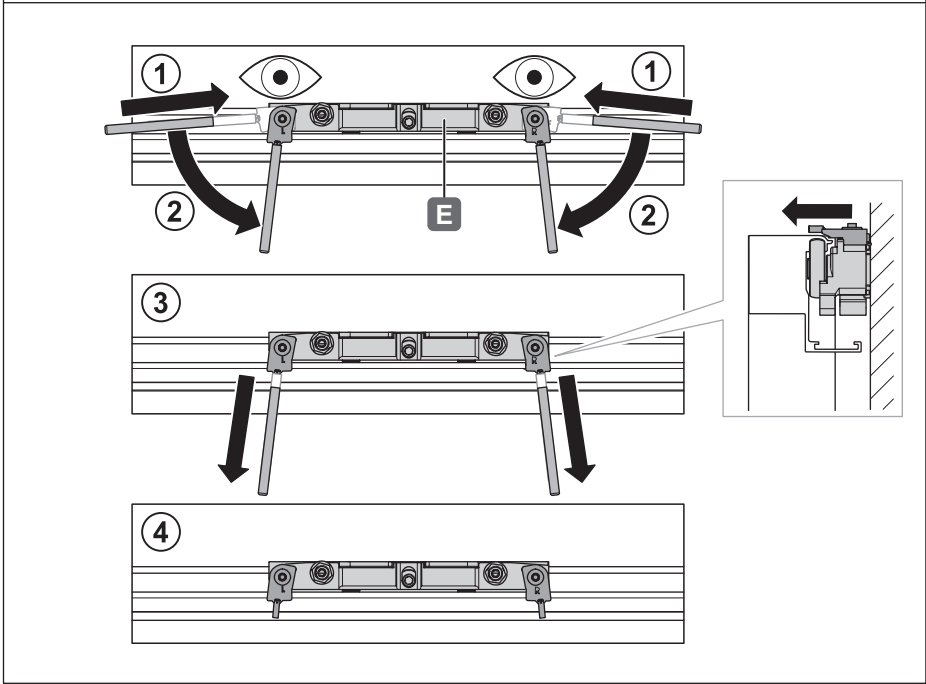

10

732.29.841

[WS472]

HDE 08.04.2026