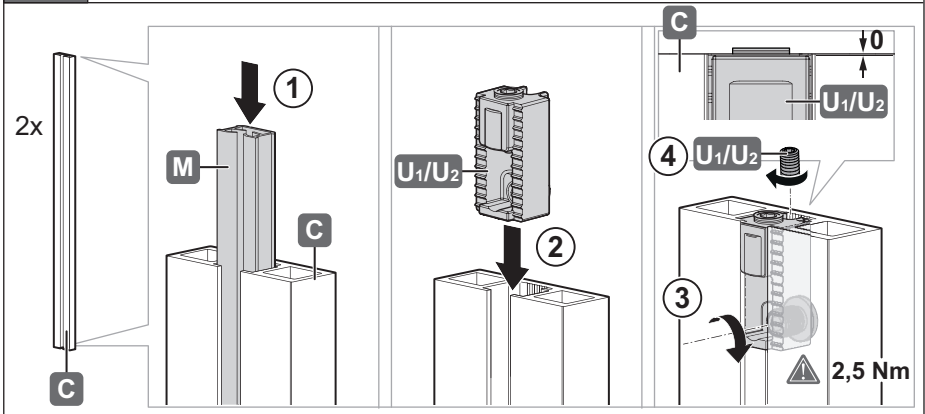

7

732.29.841

[WS472]

HDE 06.04.2026