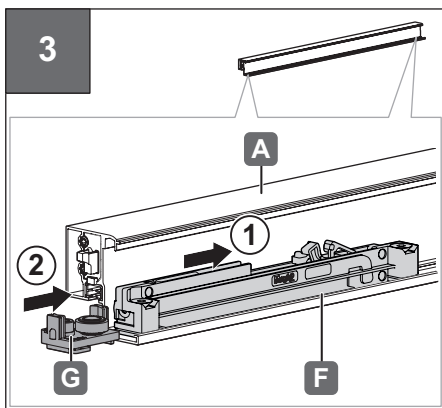

[MS472]

HDE 08.04.2026