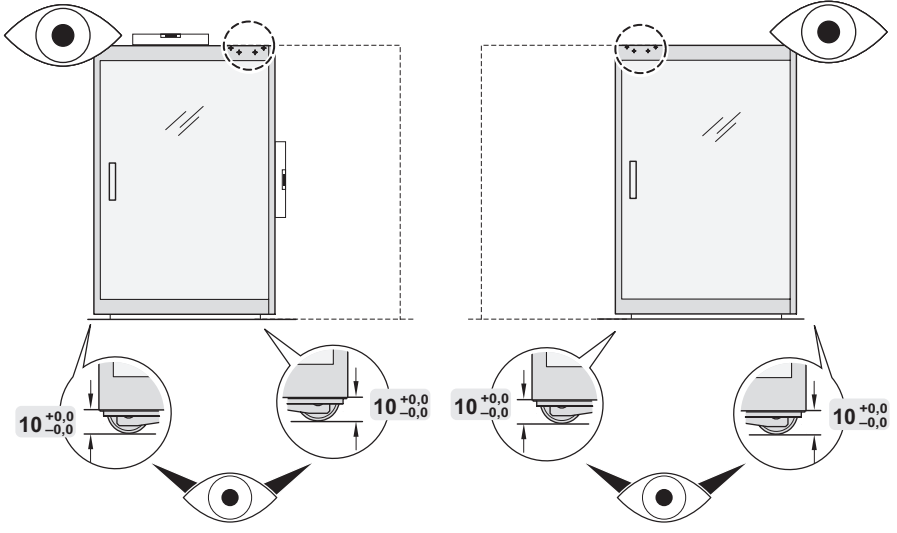

9

732.29.841

[WS472]

HDE 08.04.2026