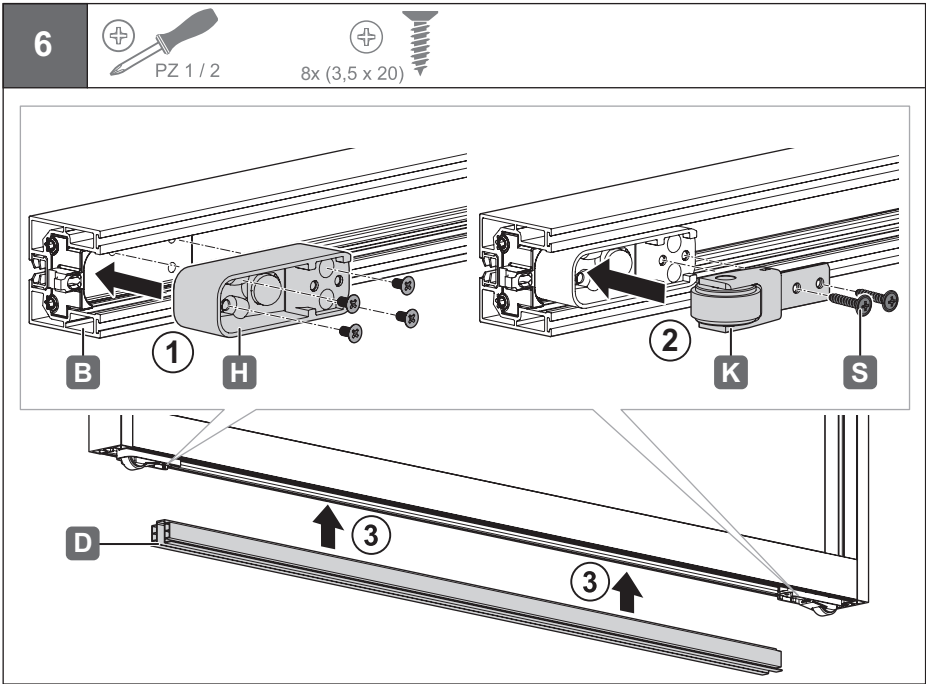

[WS472]

HDE 08.04.2026