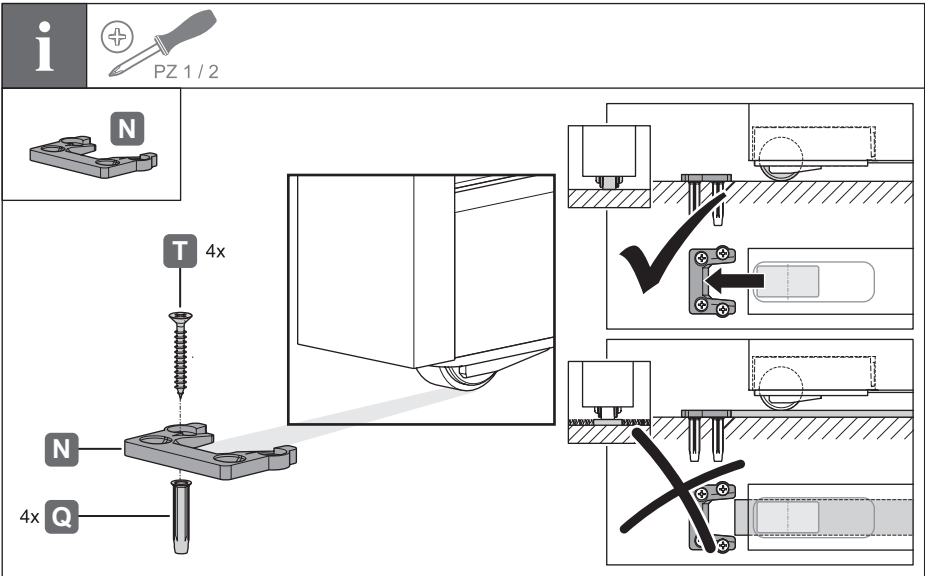

732.29.841

HDE 08.04.2026