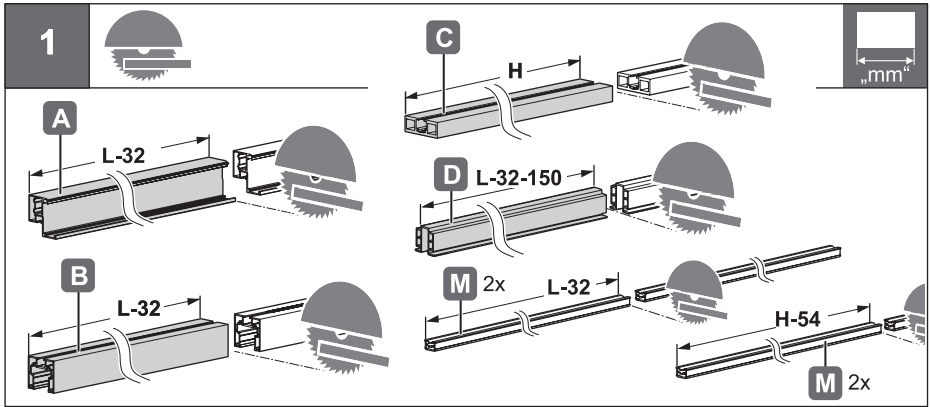

732.29.841

[MS472]

HDE 08.04.2026