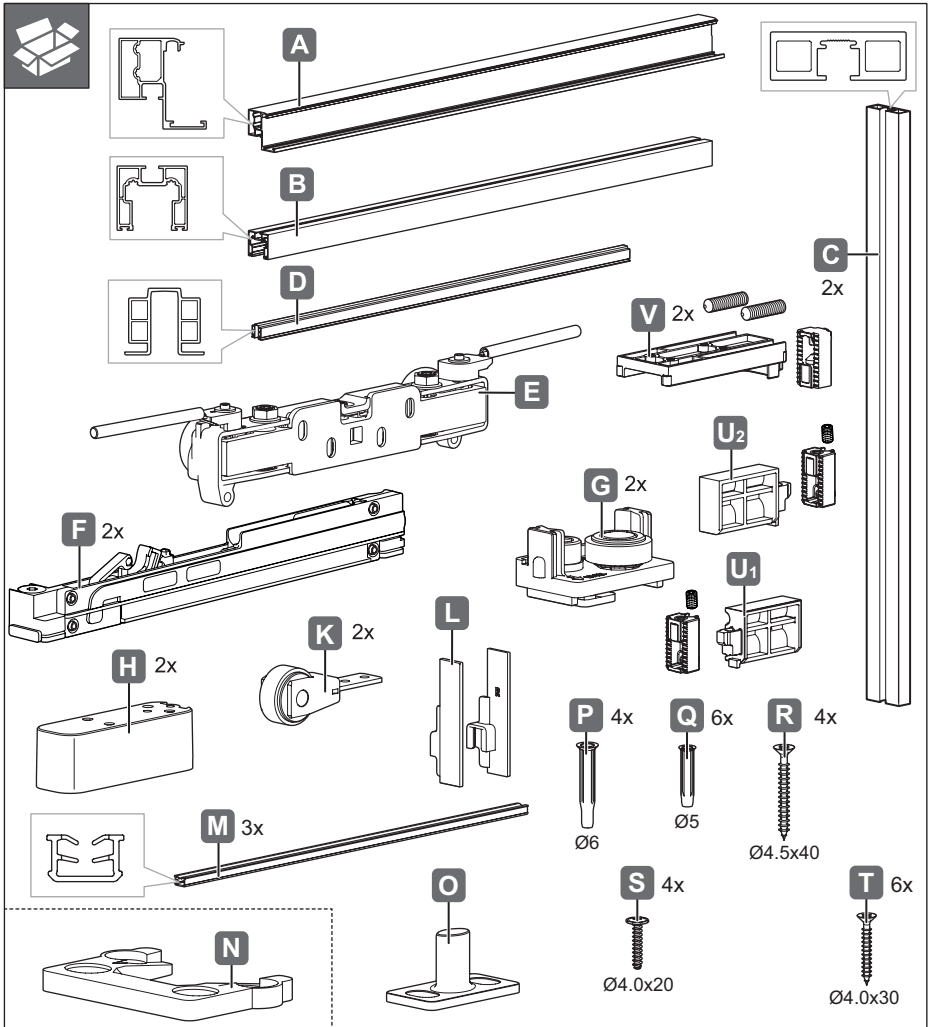

Slido D-Line43 80N

940.59.016
940.59.017

940.59.018
940.59.019

		D-Line43 80N
	L = 1100 mm	940.59.016 940.59.018
	L = 1500 mm	940.59.017 940.59.019

732.29.841

[MS472]

HDE 08.04.2026

i