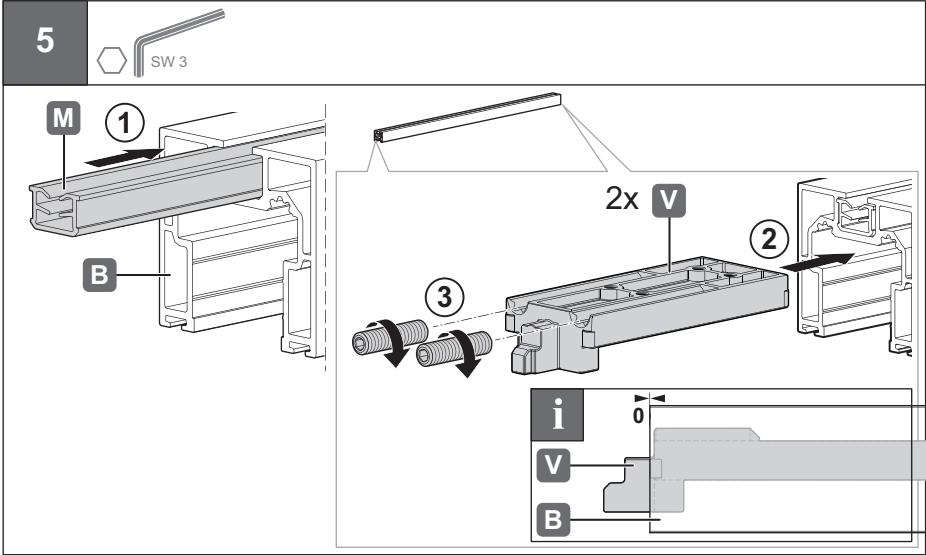

732.29.841