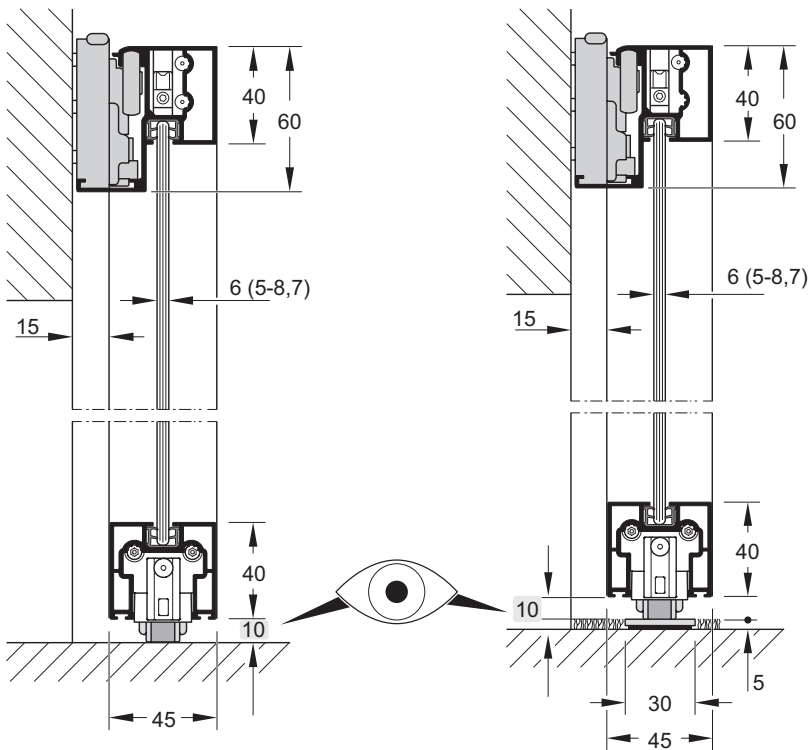

i

„mm“

732.29.841

[WS472]

HDE 08.04.2026